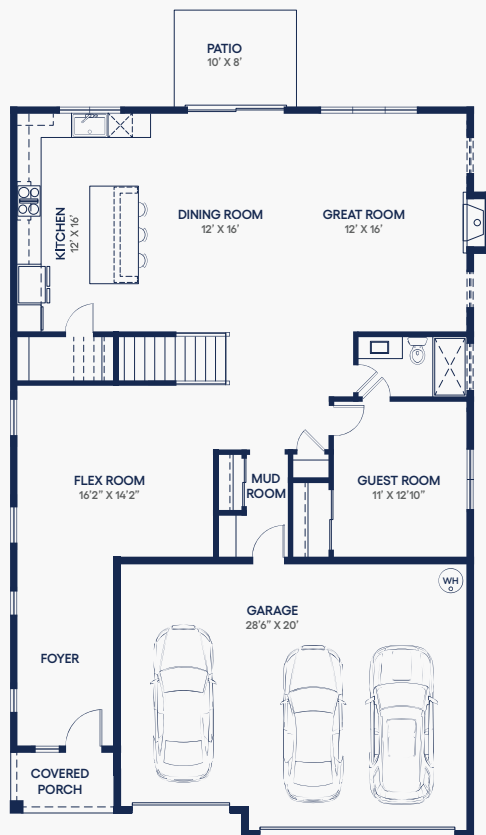

PLAN 3777

Lots 2

MAIN LEVEL

UPPER LEVEL

- 5 Bedroom, 4 Bath, 3,777 SF
- Guest Suite on Main Level
- Walk-In Pantry
- Patio on Main Level
- 3-Car Garage

- Primary Suite on Upper Level
- Additional Bedroom Upstairs with En-Suite Bath
- Bonus Room & Laundry Upstairs
- Optional Sink in Laundry Room